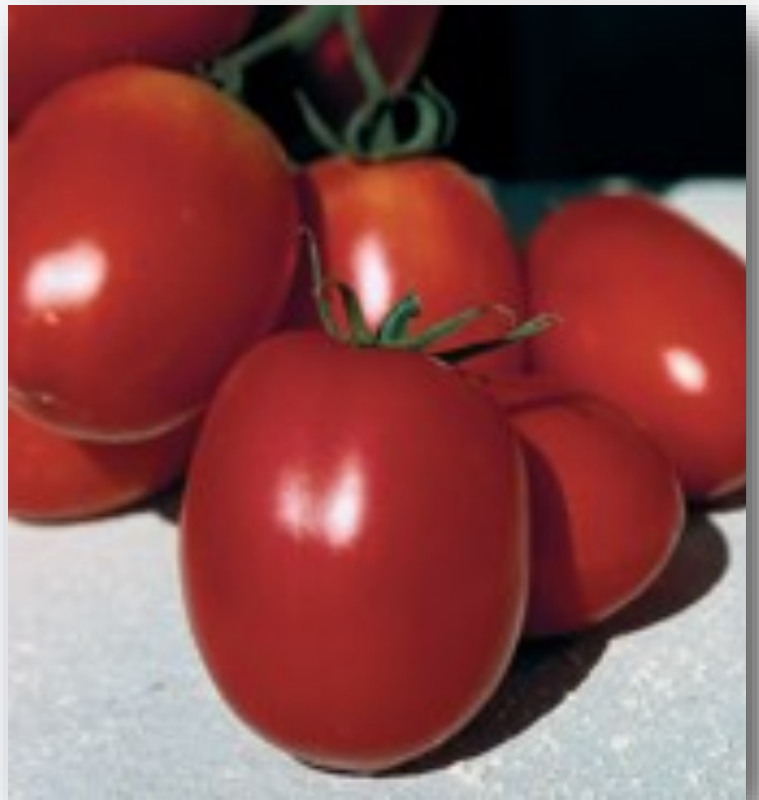

# ***TOMATO GALA***

## ***Features***

- ◆ Open pollinated widely adapted variety
- ◆ Plant has good cover and determinate habit
- ◆ Attractive fruit color, very firm and uniform
- ◆ Large, deep blocky shape with smooth blossom ends and well rounded fruit
- ◆ Excellent fruit set
- ◆ Outstanding yield and quality
- ◆ Tomato Gala is resistant to VFF and high tolerant to cracking