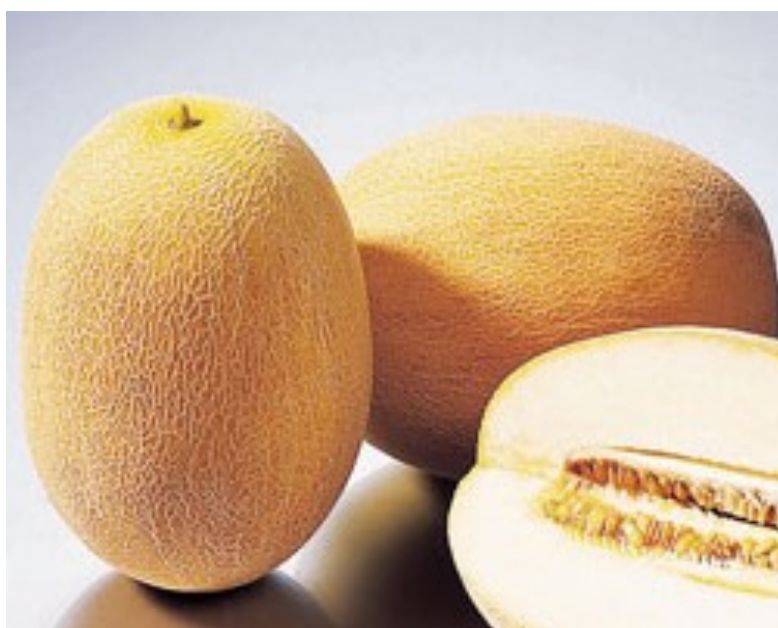

Innova Seeds
A Promise in the Seed

Melon INX 1009 F1

TECHNICAL FEATURES

- Mid early Ananas melon with very good fruit cover
- Uniform oval netted fruits weighing up to 3 kg's
- Crispy creamy flesh with high sugar content
- Small and tight seed cavity
- Variety is resistant to Fusarium Wilt 0,1,2 and PM