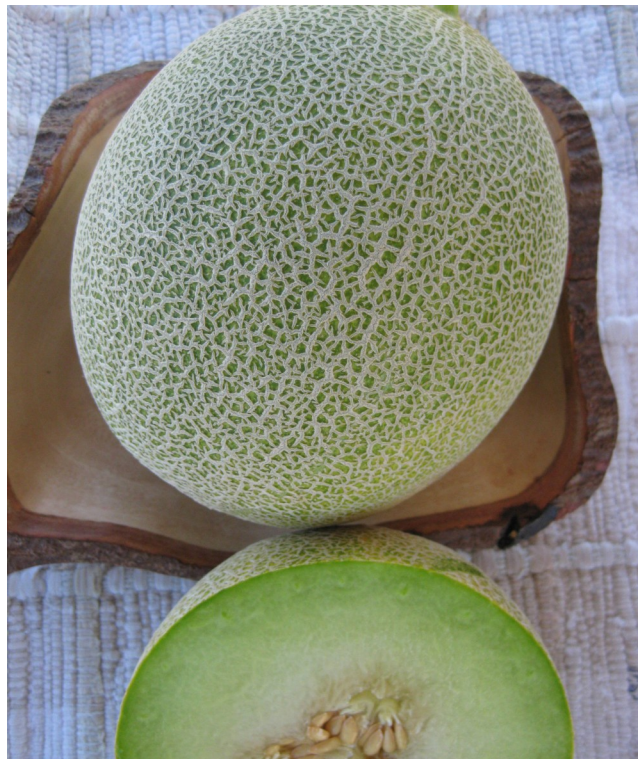

## **Melon Sphinx F1**

### **TECHNICAL FEATURES**

- Main season , heavy producer on a very strong vine
- Extended harvest period yielding consistent fruit size
- Well netted fruit with small seed cavity and avg. size between 1.5-1.8 KGS
- Firm flesh with high brix
- Melon Sphinx has intermediate resistance to PM , F0,1 & 2