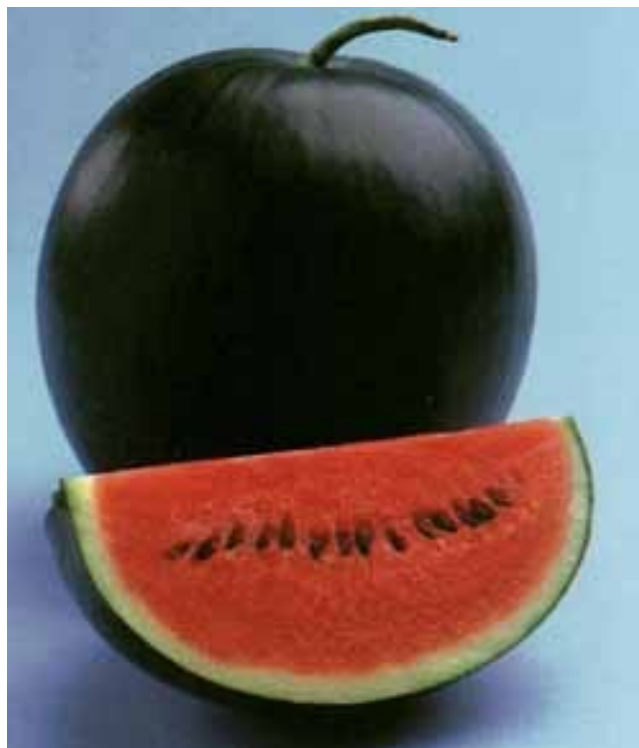

Innova Seeds
A Promise in the Seed

Watermelon Sugar baby

TECHNICAL FEATURES

- Open pollinated early season variety
- Fruit is uniform with an average weight between 8 –10 kg
- Dark green skin with attractive flesh color
- Red thick flesh ,crunchy and sweet in taste
- Resistant to Anthracnose and Fusarium wilt